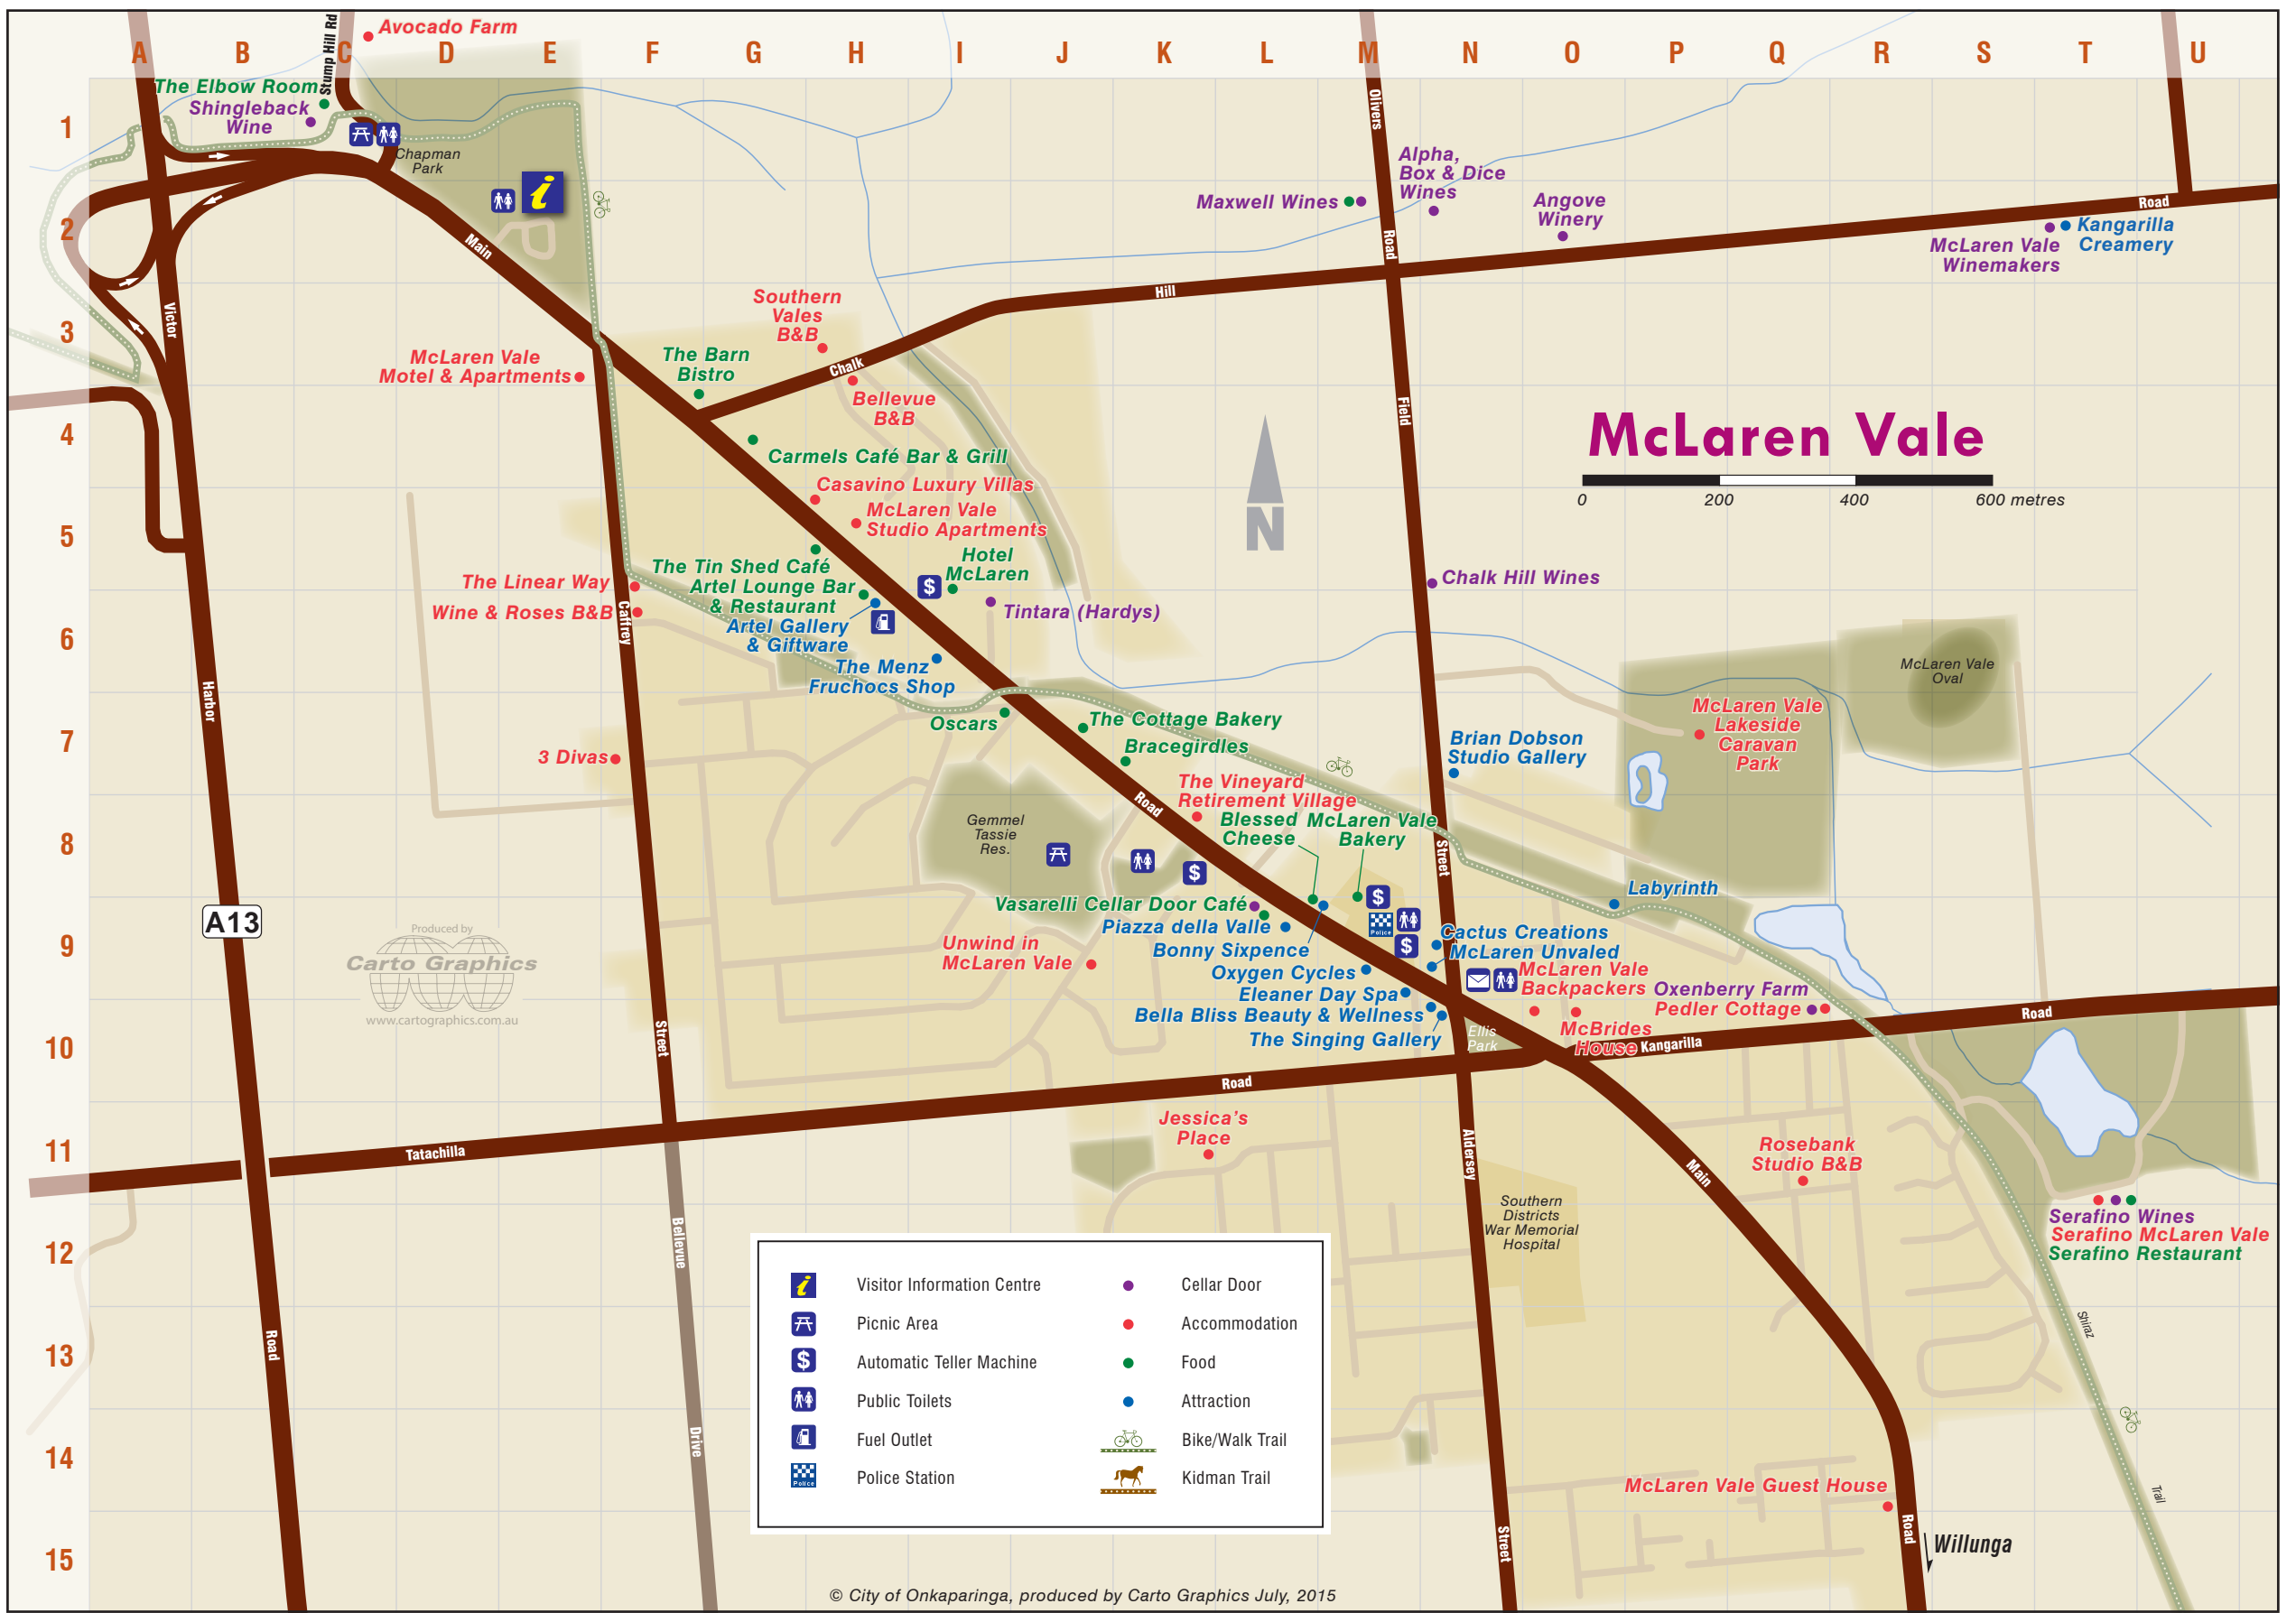

* weekends & public holidays
** by appointment

ACCOMMODATION			FOOD		
A Vintners Luck	M17	(R)	Altar Bistro	J8	(W)
3 Divas	E7	(MV)	Ampikas Kitchen Thai	C20	(R)
Aldinga Beach Holiday Park	B6	(R)	Artel Lounge Bar & Restaurant	I6	(MV)
Altar Cottages	J8	(W)	Alma Hotel	H6	(W)
Amande B&B	G11	(R)	Au Pear	I10	(R)
Amanda's Cottage 1899	P18	(R)	Beach Road Wines	H16	(R)
Avocado Farm	C1	(MV)	Bracegirdles	K7	(MV)
Bella Cosa	K14	(R)	Blessed Cheese	M8	(MV)
Bellevue B&B	H4	(MV)	Carmels Café Bar & Grill	G4	(MV)
Bethany Chapel B&B	K12	(R)	Darry's Verandah	H16	(R)
Big 4 Port Willunga			Ekhidna Kitchen	K14	(R)
Tourist Park	C11	(R)	Fino	H6	(W)
Blewitt Springs Retreat	M20	(R)	Home Grain Bakery	D9/L15	(R)
Casavino Luxury Villas	H5	(MV)	Hotel McLaren	I5	(MV)
Chapel Hill			La Terre	J9	(W)
Retreat	I18	(R)	Maxwell Wines	H15	(R)
Christies Beach Tourist Park	C21	(R)	McLaren Vale Bakery	M8	(MV)
Christies Seahorse			Mick O'Sheas	F19	(R)
Holiday Townhouses	C22	(R)	Oscars	J7	(MV)
Coast View Motor Inn	C18	(R)	Penny's Hill	I11	(R)
Cobblers Cottage	F7	(W)	Red Poles	K13	(R)
Friends at McLaren Vale	J15	(R)	Salopian Inn	I13	(R)
Giù al Mare	C15	(R)	Serafino Restaurant	T12	(MV)
Glenferrie Stud Rural Retreat	P9	(R)	Star of Greece	B10	(R)
Hampshire Vineyard	E10	(R)	The Barn Bistro	F4	(MV)
Ivybrook Farm	D11	(R)	The Cottage Bakery	J7	(MV)
Jessica's Place	K11	(MV)	The Elbow Room	C1	(MV)
Linger Longer Vineyard	G9	(R)	The Farm Willunga	H8	(R)
Lot 7 Cottage	K15	(R)	The Green Room	H8	(W)
Maslin Beach Holidays	C12	(R)	The Old Vine Café	D9	(R)
Maslin Beach Scape	C13	(R)	The Tin Shed Café	H5	(MV)
McBrides House	O10	(MV)	The Victory Hotel	C3	(R)
McLaren Eye	P18	(R)	Vasarelli Cellar Door Café	L9	(MV)
McLaren Vale Backpackers	N9	(MV)			
McLaren Vale Guest House	R14	(MV)			
McLaren Vale					
Lakeside Caravan Park	P7	(MV)			
McLaren Vale					
Motel & Apartments	E3	(MV)			
McLaren Vale					
Studio Apartments	H5	(MV)			
Mick O'Sheas	F19	(R)			
Moana Beach Sunset B&B	C15	(R)			
Moana Tourist Park	C15	(R)			
Mulberry Lodge	I11	(R)			
Pedler Cottage	Q10	(MV)			
Peppercorns B&B	E17	(R)			
Peppermint Farm Cottage	K12	(R)			
Rendzina Cottage	F13	(R)			
Retreat on Oleander	C12	(R)			
Rosebank Studio B&B	Q11	(MV)			
Serafino McLaren Vale	T12	(MV)			
Southern Vales B&B	H3	(MV)			
The Beach House at Maslins	C12	(R)			
The Blue Grape	G6	(R)			
The Farm Willunga	H8	(R)			
The Linear Way	F6	(MV)			
The Vineyard Retirement Village	K8	(MV)			
The Victory Cottages	C3	(R)			
The Viking Farm	G6	(R)			
The Vineyard McLaren Vale	K17	(R)			
The Vintage	G14	(R)			
Unwind in McLaren Vale	J9	(MV)			
Waterfront Port Noarlunga	B20	(R)			
White Hill Homestead	G17	(R)			
Wine & Roses B&B	F6	(MV)			