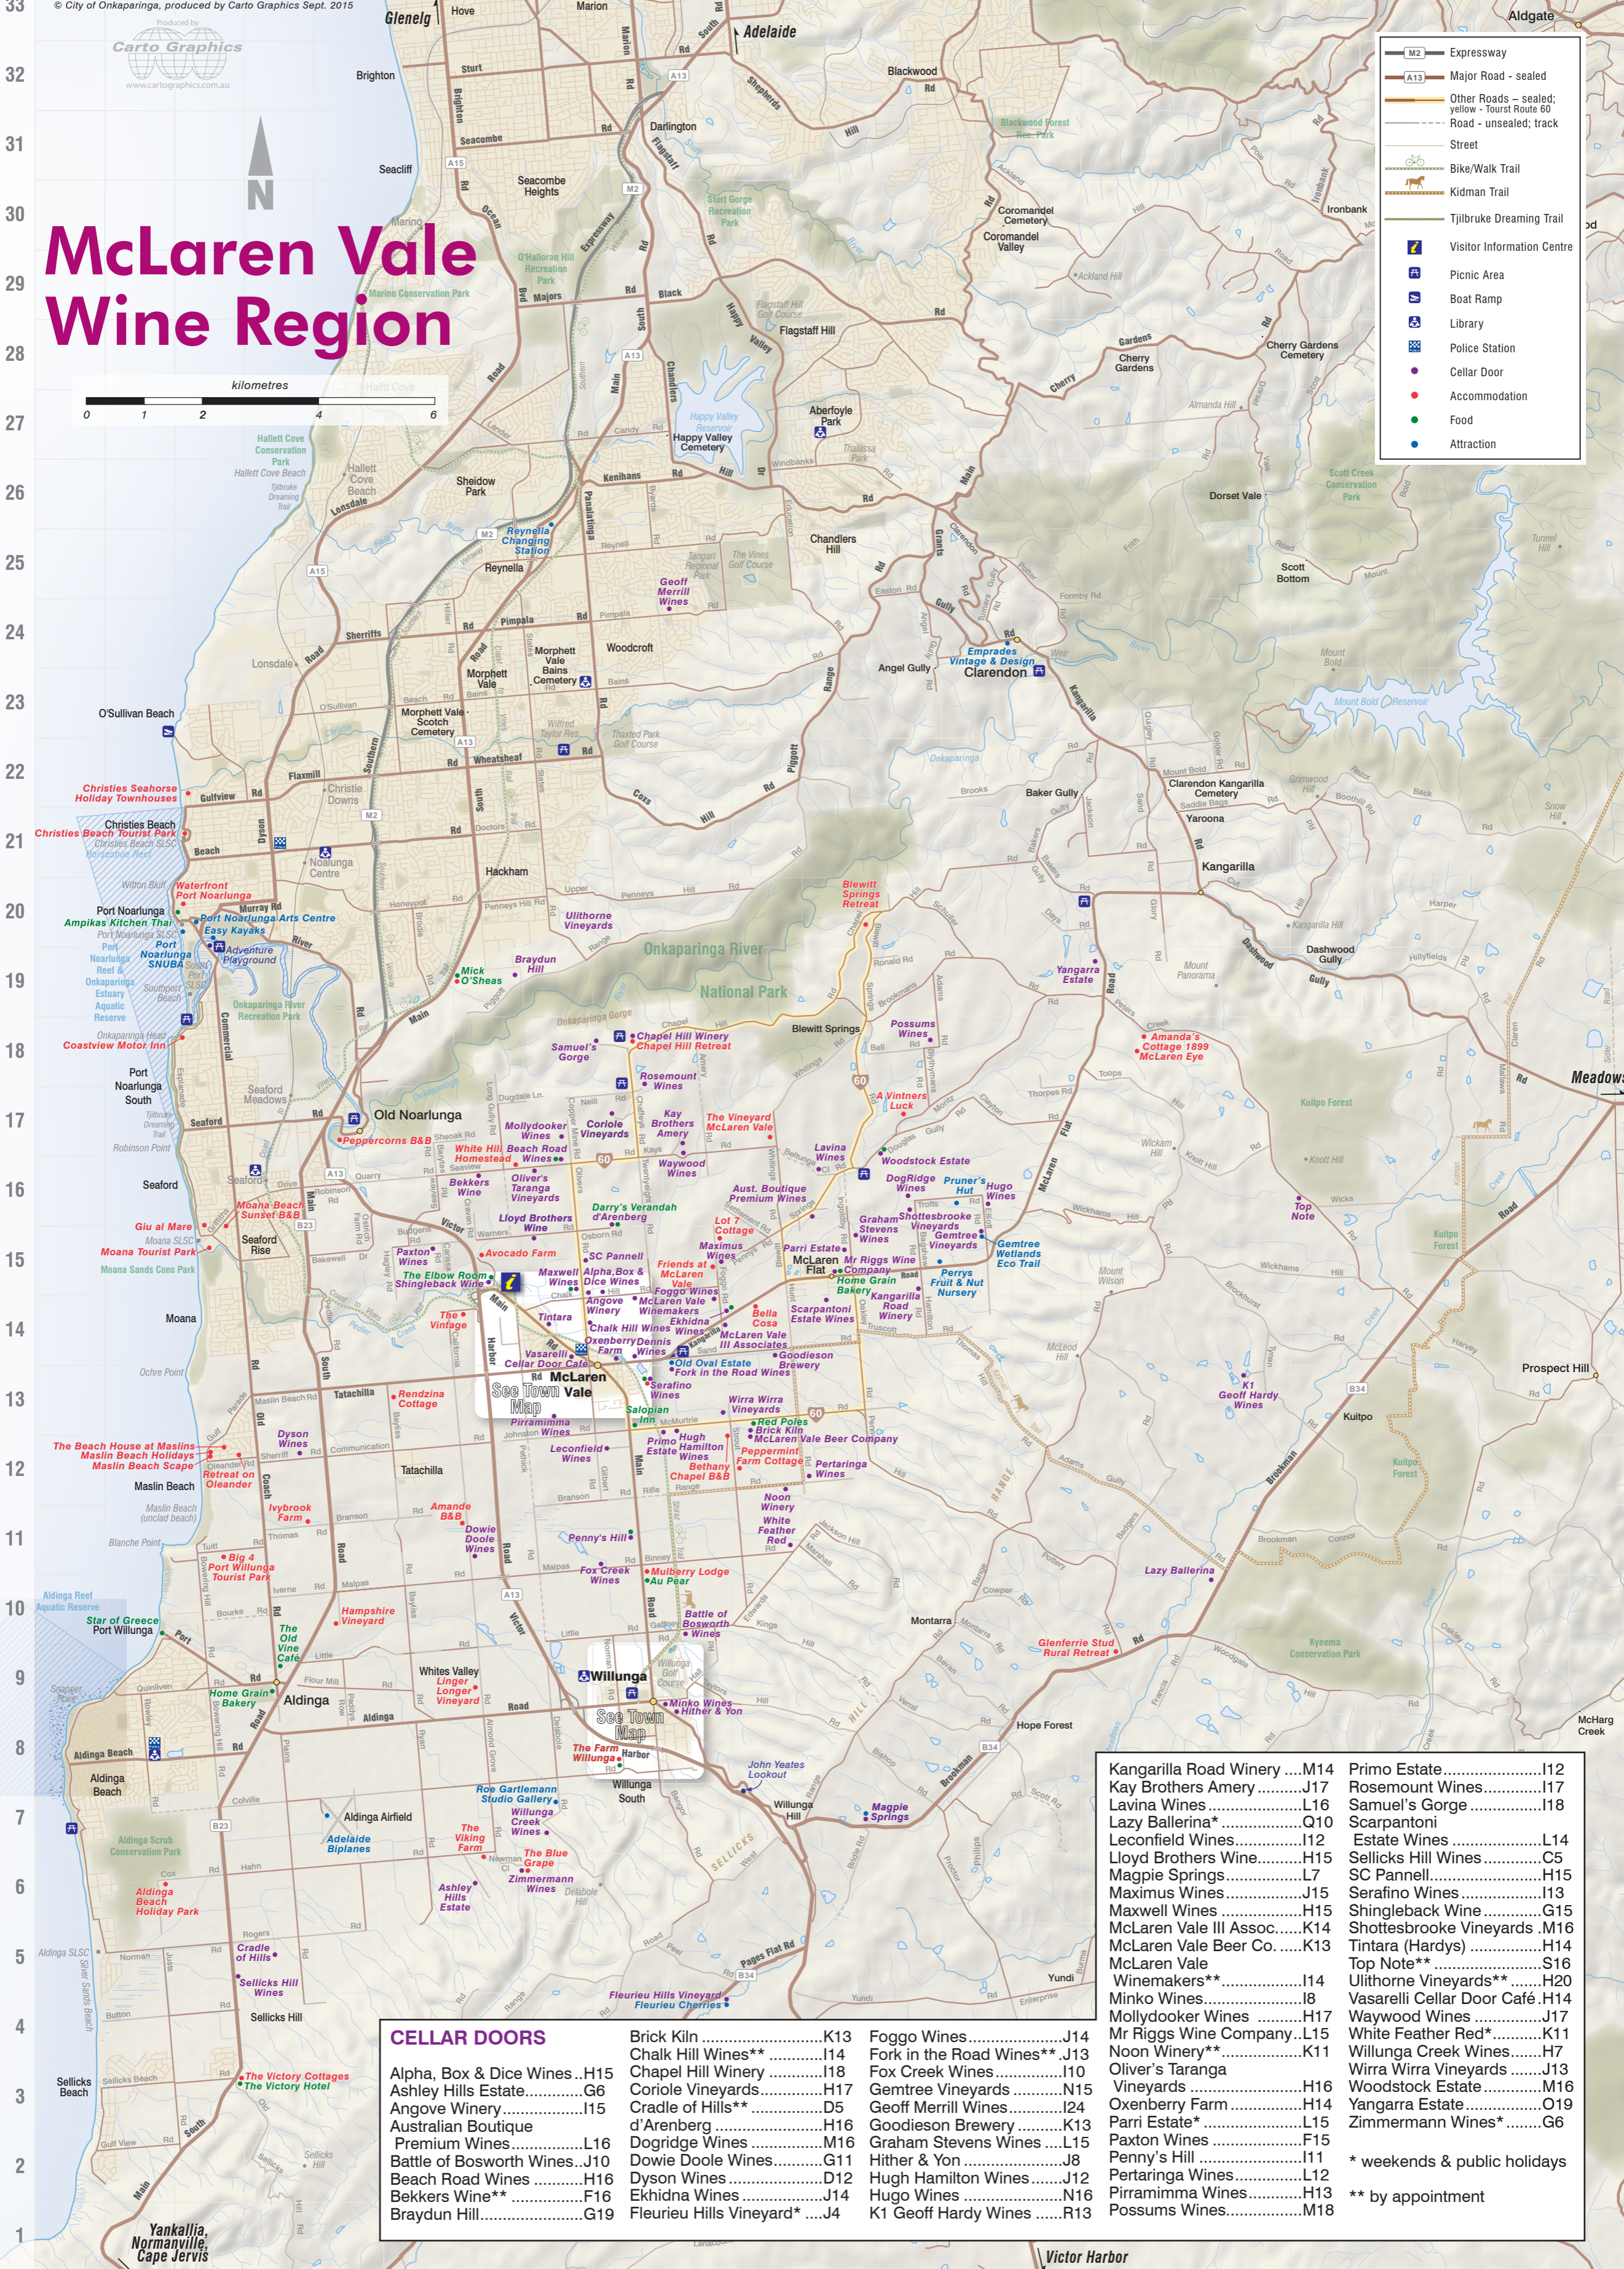

McLaren Vale Wine Region

Legend

- M2 Expressway
- A13 Major Road - sealed
- Other Roads - sealed; yellow - Tourist Route 60
- Road - unsealed; track
- Street
- Bike/Walk Trail
- Kidman Trail
- Tjilbruke Dreaming Trail
- Visitor Information Centre
- Picnic Area
- Boat Ramp
- Library
- Police Station
- Cellar Door
- Accommodation
- Food
- Attraction

MV - McLaren Vale W - Willunga R - Region map

MCLAREN VALE AND FLEURIEU
VISITOR INFORMATION CENTRE

open 7 days • gallery • cafe • cellar door
free accommodation booking service

www.visitonkaparinga.com
Ph: 8323 9944